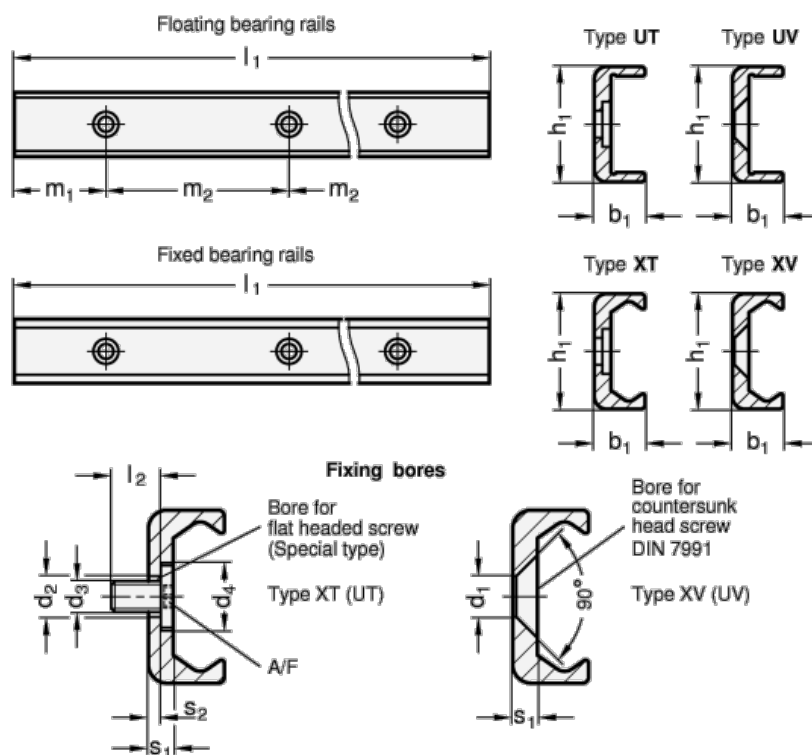

Article number: 2024221824040UV

Description: E+G Compact Profile GN 2422-18-240-40

Measures

A/F =	L2	=
b1 = 8.3	m1	= 40
d1 = 4.5	m2	= 80
d2 =	s1	= 2.8
d3 =	s2	=
d4 =	Weight in (g)	= 132
h1 = 18		
L1 = 240		